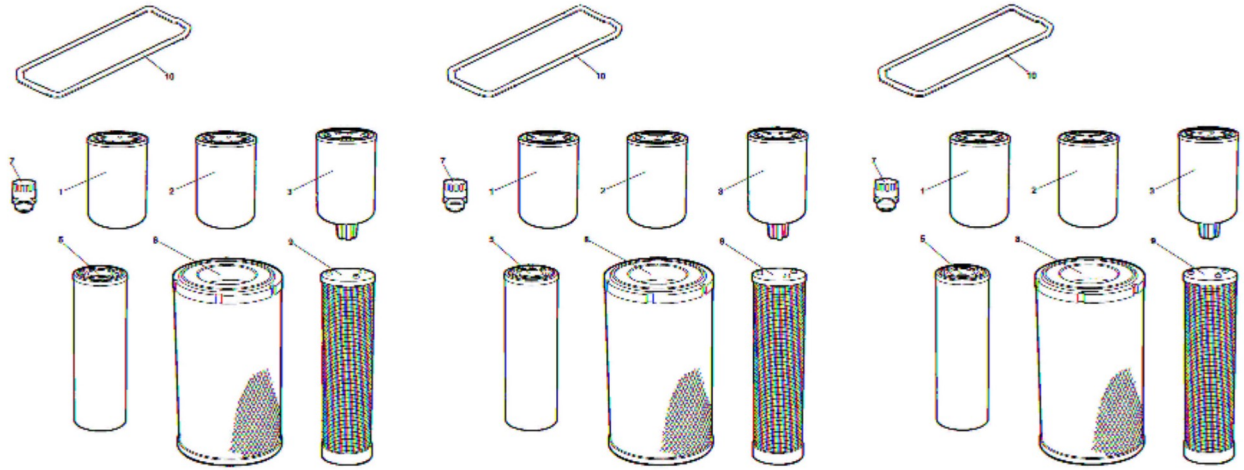

Item	Part No.	Name	Qty	L	SN INFO
0	4700950175	Service kit 500h, Cummins QSB 3.3			
1	4700939068	Oil filter	1		
2	4700950302	Fuel filter element	1		
3	4700950301	Pre-fuel filter element	1		

Service kits, To SN 0A013084 4700950176 Service kit 1000h, Cummins QSB 3.3