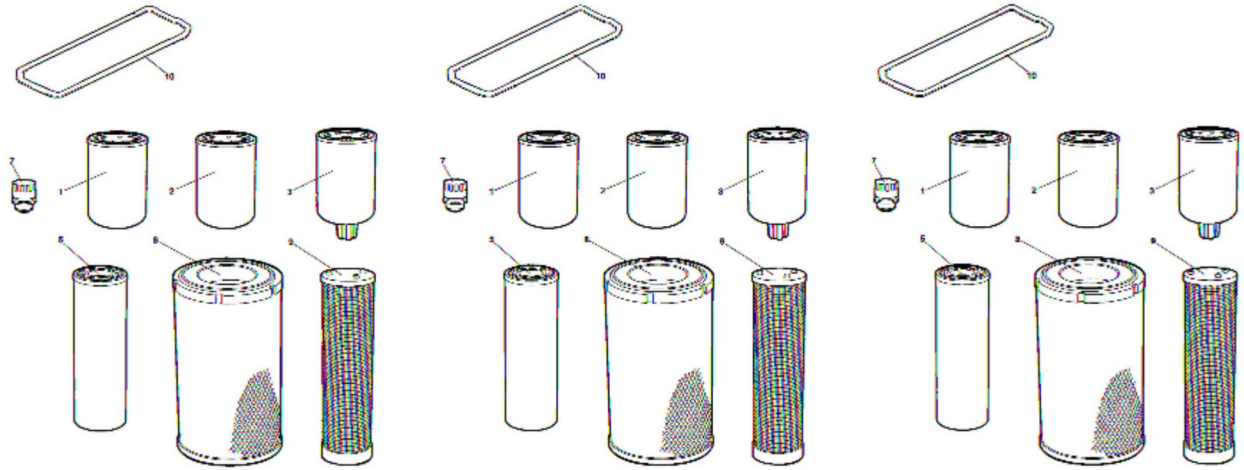

Service kits, To SN 0A013084 4700950175 Service kit 500h, Cummins QSB 3.3

Item	Part No.	Name	Qty	L	SN INFO
0	4700950175	Service kit 500h, Cummins QSB 3.3			
1	4700939068	Oil filter	1		
2	4700950302	Fuel filter element	1		
3	4700950301	Pre-fuel filter element	1