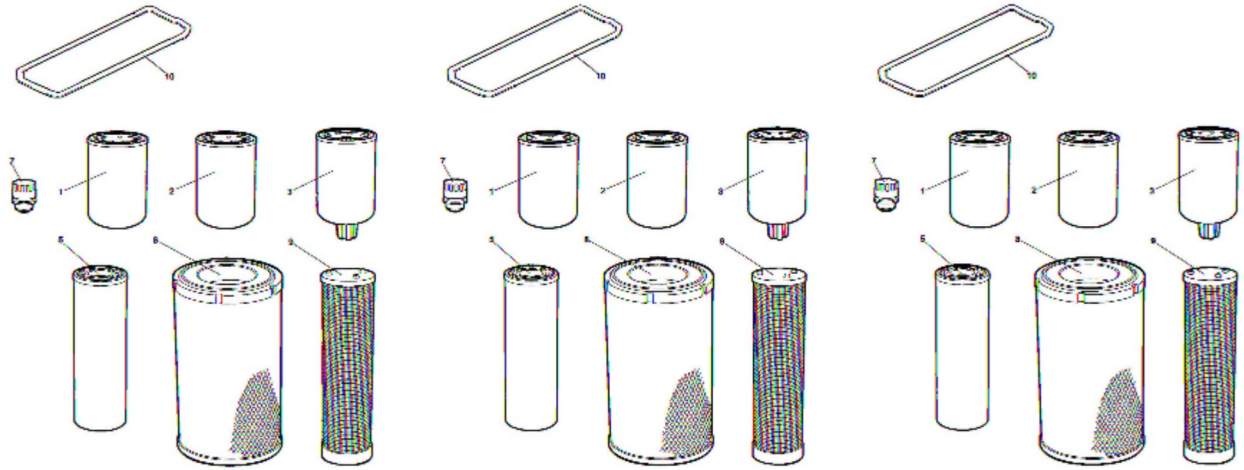

Service kits, To SN 0A013084 4700950174 Service kit 50h, Cummins QSB 3.3

Item	Part No.	Name	Qty	L	SN INFO
0	4700950174	Service kit 50h, Cummins QSB 3.3			
1	4700939068	Oil filter	1		
2	4700950302	Fuel filter element	1		
3	4700950301	Pre-fuel filter element	1		
5	4700391433	Hydraulic oil filter element	1