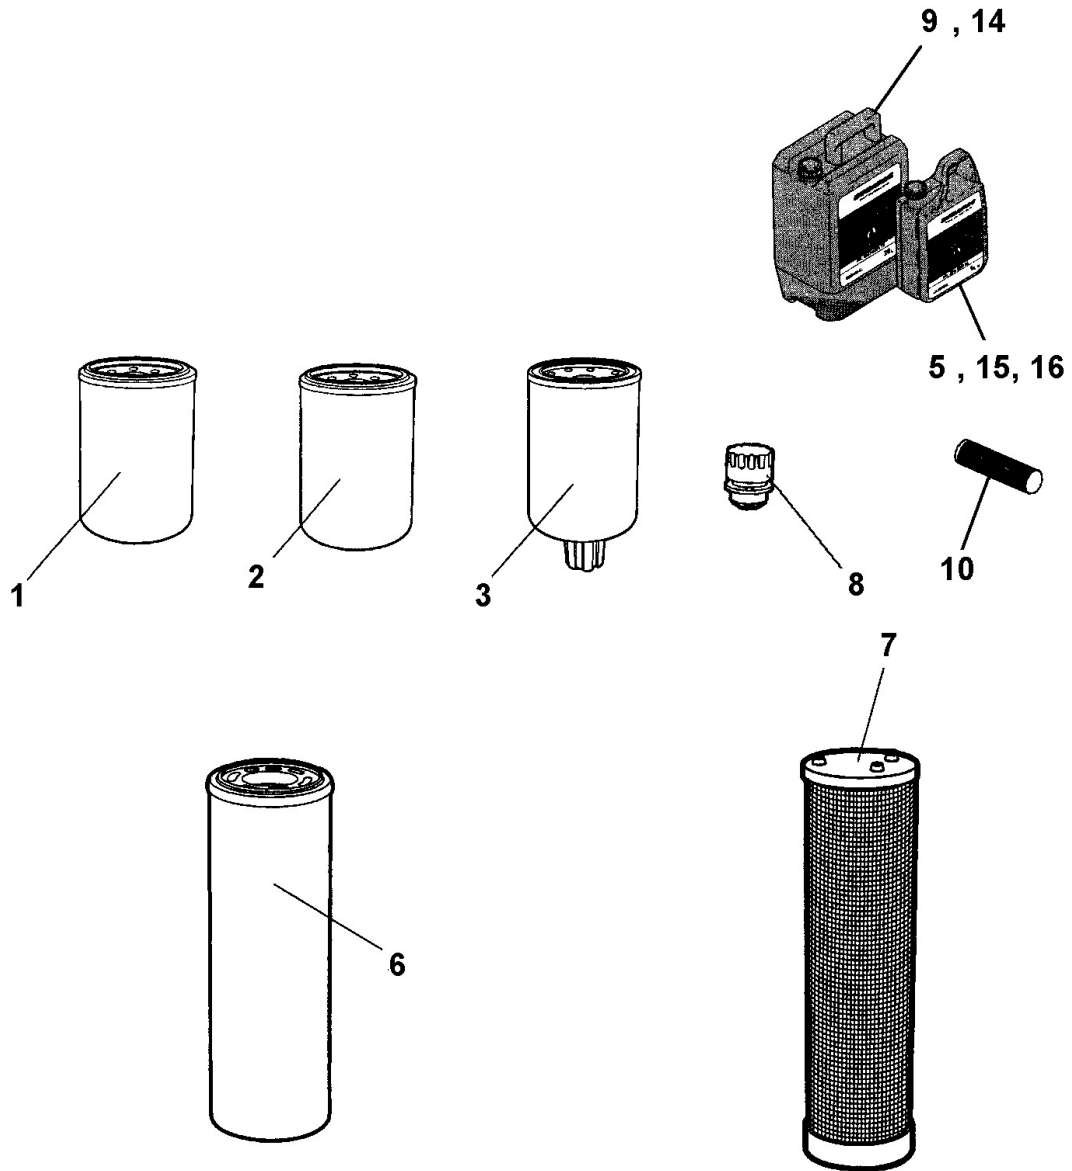

Item	Part No.	Name	Qty	L	SN INFO
0	4700950176	Service kit 1000h, Cummins QSB 3.3			
1	4700939068	Oil filter	1		
2	4700950302	Fuel filter element	1		
3	4700950301	Pre-fuel filter element	1		
5	4700391433	Hydraulic oil filter element	1		
7	4700391026	Ventilating filter	1		
8	4700392088	Main filter element	1		
9	4700392089	Safety filter element	1		
10	4700939070	Gasket, valve cover	1		

Service kits, From SN 0A013085 4812159352 Service kit, 50h Plus