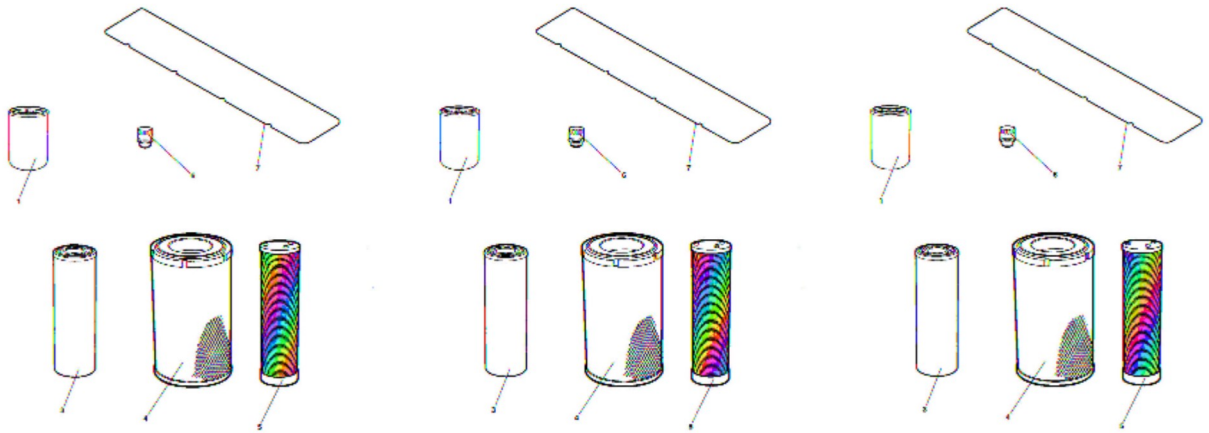

Service kits, To SN 0A013084 4700939076 Service kit 250 / 750 h

Item	Part No.	Name	Qty	L	SN INFO
0	4700939076	Service kit 250 / 750 h			
1	4700939068	Oil filter	1