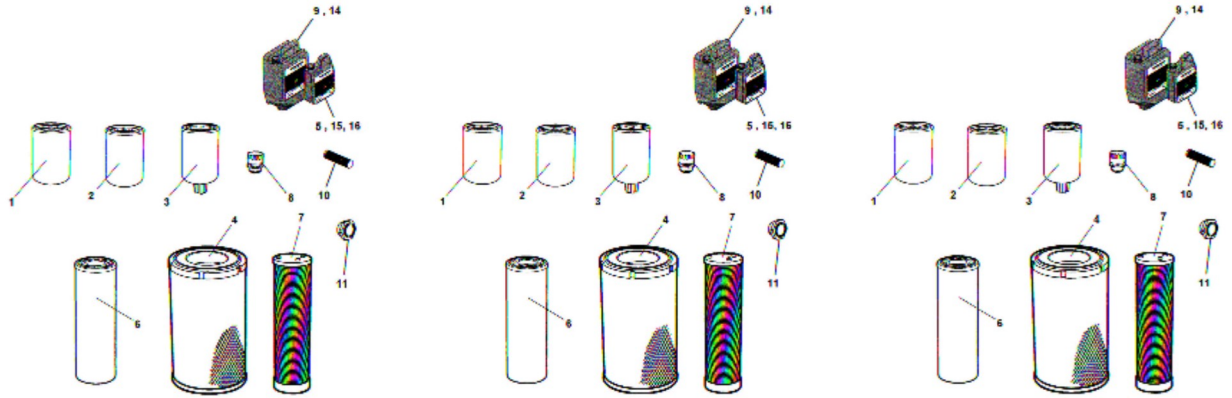

Service kits 4812159462 Service kit, 50h Plus

Item	Part No.	Name	Qty	L	SN INFO
-	4812159462	Service kit, 50h Plus			
6	4812112262	Hydraulic oil filter element	1		
16	4812161883	Dynapac Gear Oil 300 / 5 ltr.	1