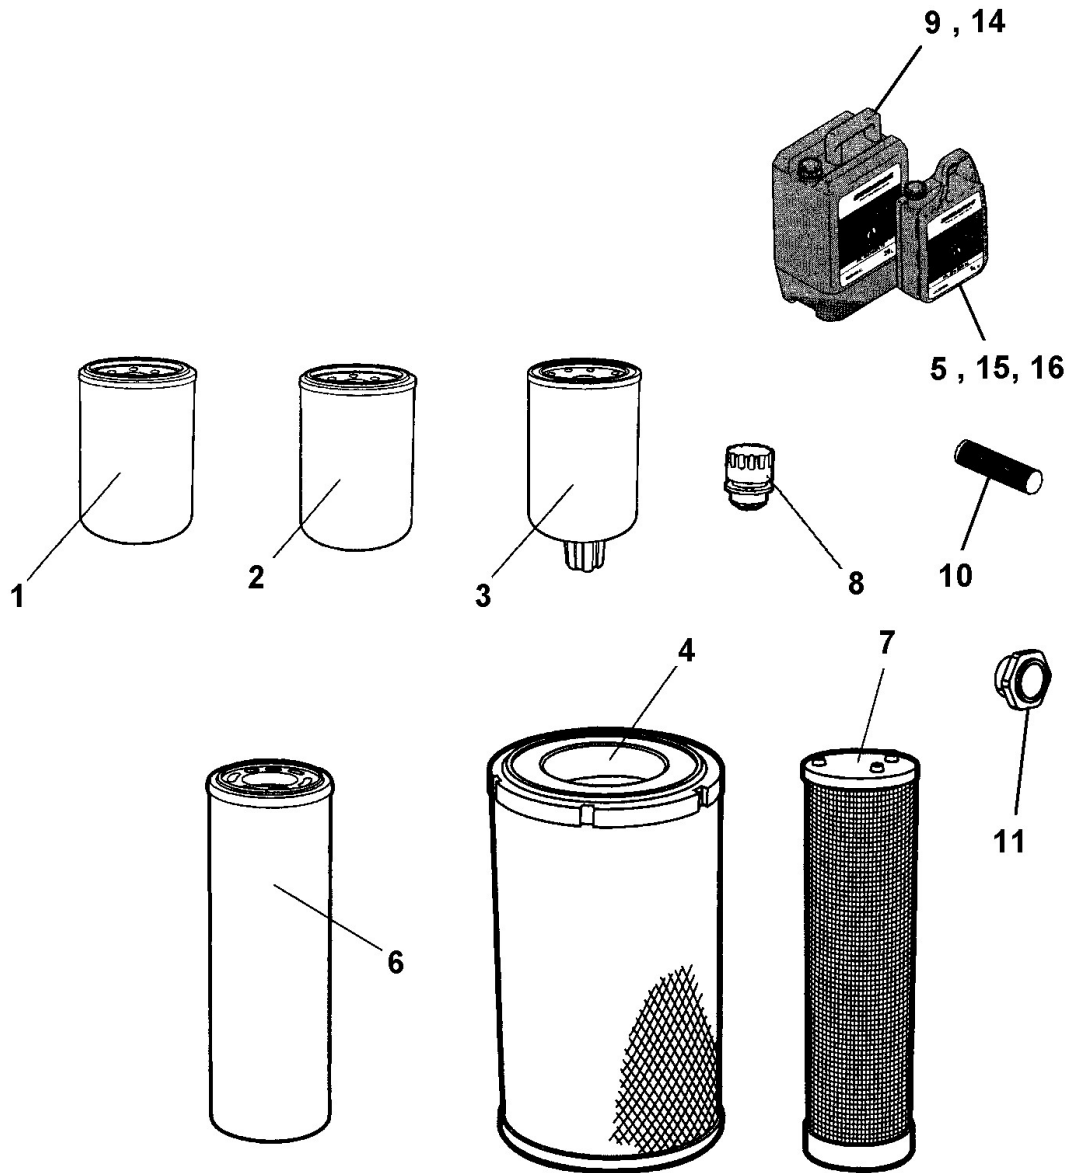

Service kits 4812159463 Service kit, 500h Plus

Refer to Parts Online for the most up to date information. The printed information might be outdated.

Fri Oct 19 07:35:59 UTC 2018

Item	Part No.	Name	Qty	L	SN INFO
-	4812159463	Service kit, 500h Plus	1		
1	4700939068	Oil filter	1		
2	4700950302	Fuel filter element	1		
3	4700950301	Pre-fuel filter element	1		
4	4700394686	Air filter, main	1		
5	4812161855	Dynapac Engine Oil 200 / 5 ltr.	2		

Refer to Parts Online for the most up to date information. The printed information might be outdated.

Fri Oct 19 07:35:59 UTC 2018