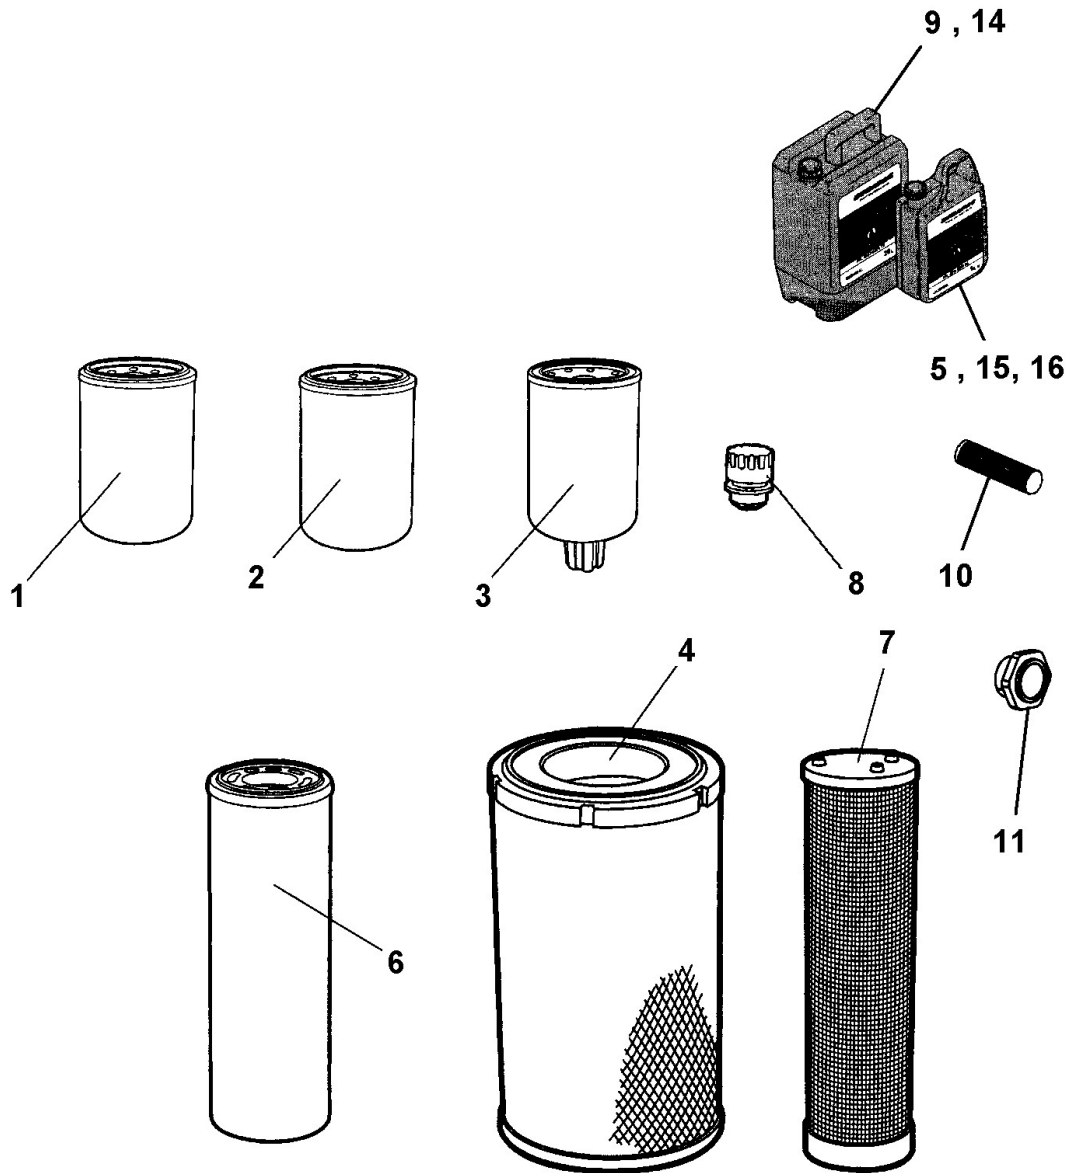

Service kits 4812159464 Service kit, 500h

Refer to Parts Online for the most up to date information. The printed information might be outdated.

Fri Oct 19 07:35:59 UTC 2018

Item	Part No.	Name	Qty	L	SN INFO
-	4812159464	Service kit, 500h	1		
1	4700939068	Oil filter	1		
2	4700950302	Fuel filter element	1		
3	4700950301	Pre-fuel filter element	1		
4	4700394686	Air filter, main	1