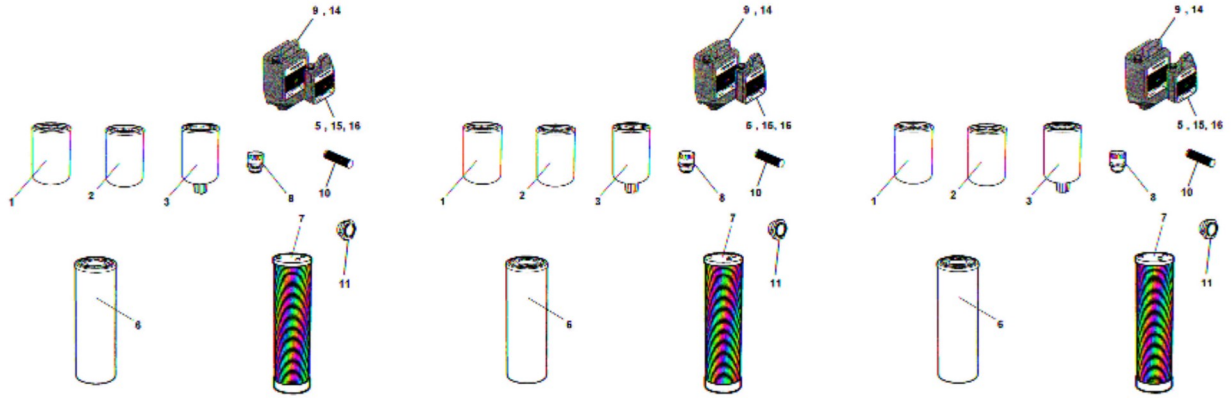

Service kits, non-remote engine oil filter 4812156993 Service kit, 50h Plus

Item	Part No.	Name	Qty	L	SN INFO
-	4812156993	Service kit, 50h Plus			
6	4812112262	Hydraulic oil filter element	1		
15	4812161887	Dynapac Drum oil 1000 / 5 ltr.	1		
16	4812161883	Dynapac Gear Oil 300 / 5 ltr.	1