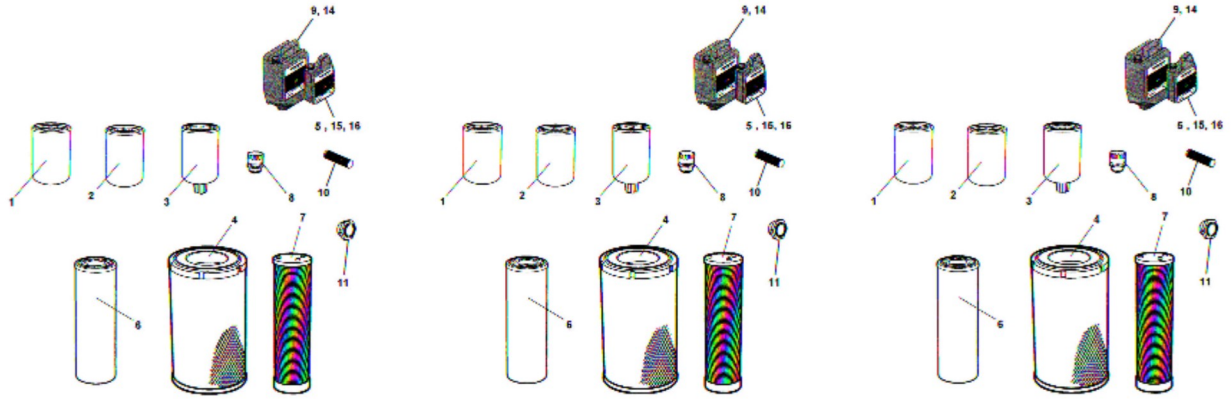

Service kits, non-remote engine oil filter 4812160175 Service kit, 1000h Plus Cummins QSB 4.5

Item	Part No.	Name	Qty	L	SN INFO
-	4812160175	Service kit, 1000h Plus Cummins QSB 4.5			
1	4700945145	Oil filter element	1		
2	4700945624	Filter, fuel	1		
3	4700945147	Fuel prefilter	1		
4	4700394686	Air filter, main	1		
5	4812161855	Dynapac Engine Oil 200 / 5 ltr.	3		
6	4812112262	Hydraulic oil filter element	1		
7	4700394687	Air filter, safety	1		
8	4700357138	Ventilating filter	1		
9	4812161884	Dynapac Gear oil 300 / 20 ltr.	1		
10	4812030096	Dynapac Roller Grease	1		
16	4812161883	Dynapac Gear Oil 300 / 5 ltr.	1