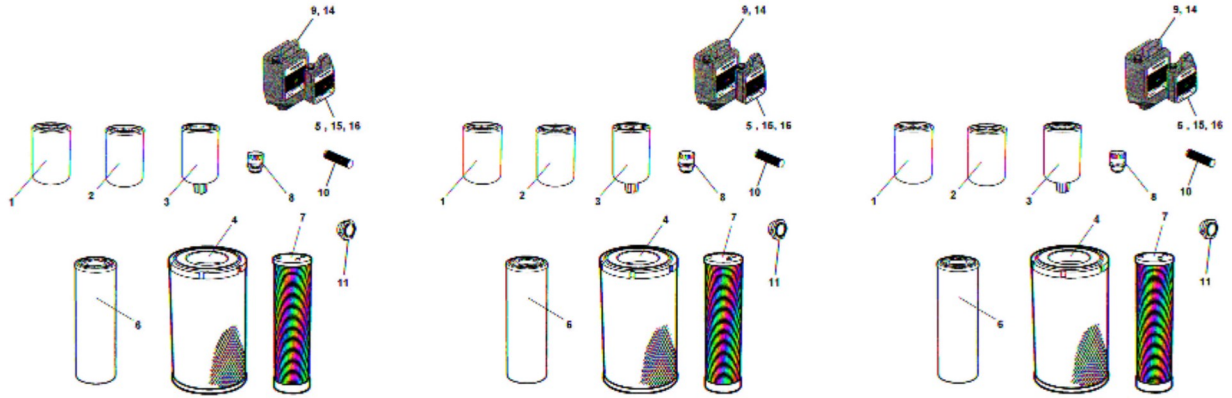

Service kits, non-remote engine oil filter 4812160174 Service kit, 1000h Cummins QSB 4.5

Item	Part No.	Name	Qty	L	SN INFO
-	4812160174	Service kit, 1000h Cummins QSB 4.5			
1	4700945145	Oil filter element	1		
2	4700945624	Filter, fuel	1		
3	4700945147	Fuel prefilter	1		
4	4700394686	Air filter, main	1		
6	4812112262	Hydraulic oil filter element	1		
7	4700394687	Air filter, safety	1		
8	4700357138	Ventilating filter	1		

Refer to Parts Online for the most up to date information. The printed information might be outdated.

Wed Nov 14 15:02:33 UTC 2018